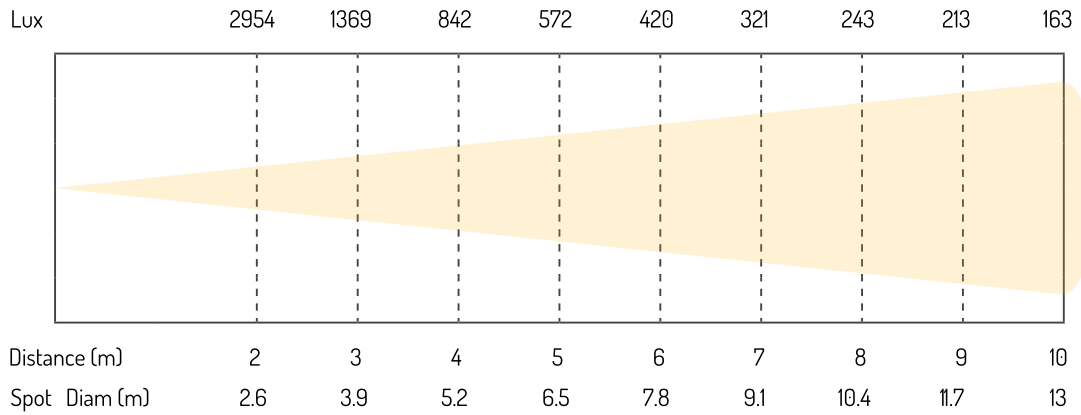

# BTF200Z FRESNEL ZOOM

Ref.nr: 151.378

## COLOUR RENDERING INDEX

## PHOTOMETRIC

**MINIMUM SPOT**

**MAXIMUM SPOT**