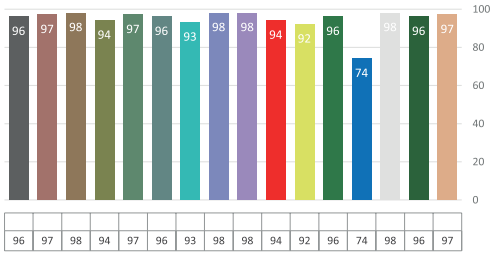

## COLOUR RENDERING INDEX

## PHOTOMETRIC

**MINIMUM SPOT**

**MAXIMUM SPOT**