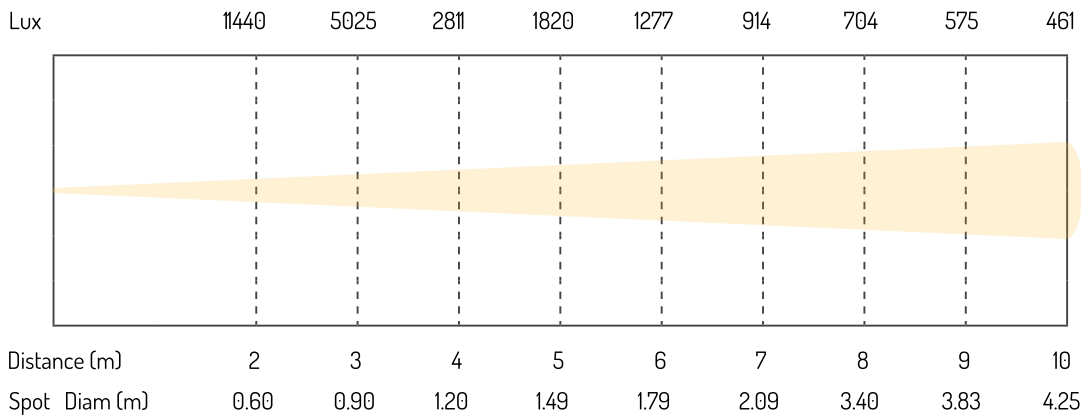

# BTF200Z FRESNEL ZOOM

Ref.nr: 151.378

## COLOUR RENDERING INDEX

## PHOTOMETRIC

**MINIMUM SPOT**

**MAXIMUM SPOT**