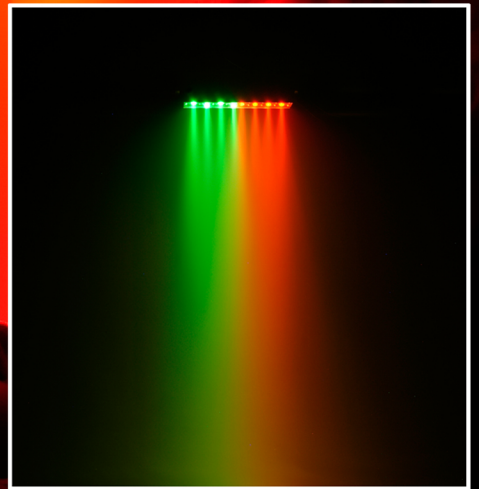

COLORDash™ *Batten*

Brackets included for connecting multiple units.

CONTROL FEATURES

- 3, 4, 10, or 12-channel RGB LED linear wash light
- Operating modes
 - 3-channel: RGB control
 - 4-channel: RGB, dimmer
 - 10-channel: RGB, ID, dim, macro, strobe, auto / custom, module select
 - 12-channel: RGB of 4 separate sections
- RGB color mixing with or without DMX controller
- Built-in automated programs via master/slave, DMX or COLOR-CON
- Program and recall custom programs via master/slave, DMX or COLOR-CON
- Adjustable fan speeds

ADDITIONAL FEATURES

- High power, 1 W (350 mA) LEDs
- Additional threaded hole on rear for mounting (size M 10)
- Additional (IEC) power output: max 10 units @ 120 V (see manual for details)
- Attach multiple units together with the included bracket
- Includes 6.6 ft (2 m) power extension cable
- LCD display with password protection
- Transfer custom programs between fixtures
- Double-bracket yoke doubles as floor stand

SPECIFICATIONS

- Installed Optics: 30° Optional optics: 15°
- Beam angle: 29.5° Beam angle: 14°
- Field angle: 55.4° Field angle: 29°
- Lux: 357 @ 2 m Lux: 1,729 @ 2 m
- Light source: 24 x 1 W LEDs, 50,000hrs (8 x 350 mA red, 8 x 350 mA green, 8 x 350 mA blue)
- Power and current: 120 V, 60 Hz; 44.7 W, 0.7 A (operating), 0.3 A (inrush)
- Power and current: 230 V, 50 Hz; 42 W, 0.4 A (operating), 0.4 A (inrush)
- AC power: Auto-ranging 100 V ~ 240 V 50/60 Hz
- IEC power cable with plug: 60 in (1,524 mm)
- IEC power Linking cable: 82 in (2,083 mm)
- Weight: 7.9 lbs / 3.6 kg
- Size: 3.1 x 17.5 x 7.4 in / 80 x 444 x 188 mm