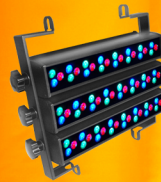

COLORDash™ *Batten*

Brackets included for connecting multiple units.

CONTROL FEATURES

- 3, 4, 10, or 12-channel RGB LED linear wash light
- Operating modes
 - 3-channel: RGB control
 - 4-channel: RGB, dimmer
 - 10-channel: RGB, ID, dim, macro, strobe, auto / custom, module select
 - 12-channel: RGB of 4 separate sections
- RGB color mixing with or without DMX controller
- Built-in automated programs via master/slave, DMX or COLOR-CON
- Program and recall custom programs via master/slave, DMX or COLOR-CON
- Adjustable fan speeds

ADDITIONAL FEATURES

- High power, 1 W (350 mA) LEDs
- Additional threaded hole on rear for mounting (size M 10)
- Additional (IEC) power output: max 10 units @ 120 V (see manual for details)
- Attach multiple units together with the included bracket
- Includes 6.6 ft (2 m) power extension cable
- LCD display with password protection
- Transfer custom programs between fixtures
- Double-bracket yoke doubles as floor stand

SPECIFICATIONS

- Installed Optics: 30° Optional optics: 15°
- Beam angle: 29.5° Beam angle: 14°
- Field angle: 55.4° Field angle: 29°
- Lux: 357 @ 2 m Lux: 1,729 @ 2 m
- Light source: 24 x 1 W LEDs, 50,000hrs (8 x 350 mA red, 8 x 350 mA green, 8 x 350 mA blue)
- Power and current: 120 V, 60 Hz; 44.7 W, 0.7 A (operating), 0.3 A (inrush)
- Power and current: 230 V, 50 Hz; 42 W, 0.4 A (operating), 0.4 A (inrush)
- AC power: Auto-ranging 100 V ~ 240 V 50/60 Hz
- IEC power cable with plug: 60 in (1,524 mm)
- IEC power Linking cable: 82 in (2,083 mm)
- Weight: 7.9 lbs / 3.6 kg
- Size: 3.1 x 17.5 x 7.4 in / 80 x 444 x 188 mm