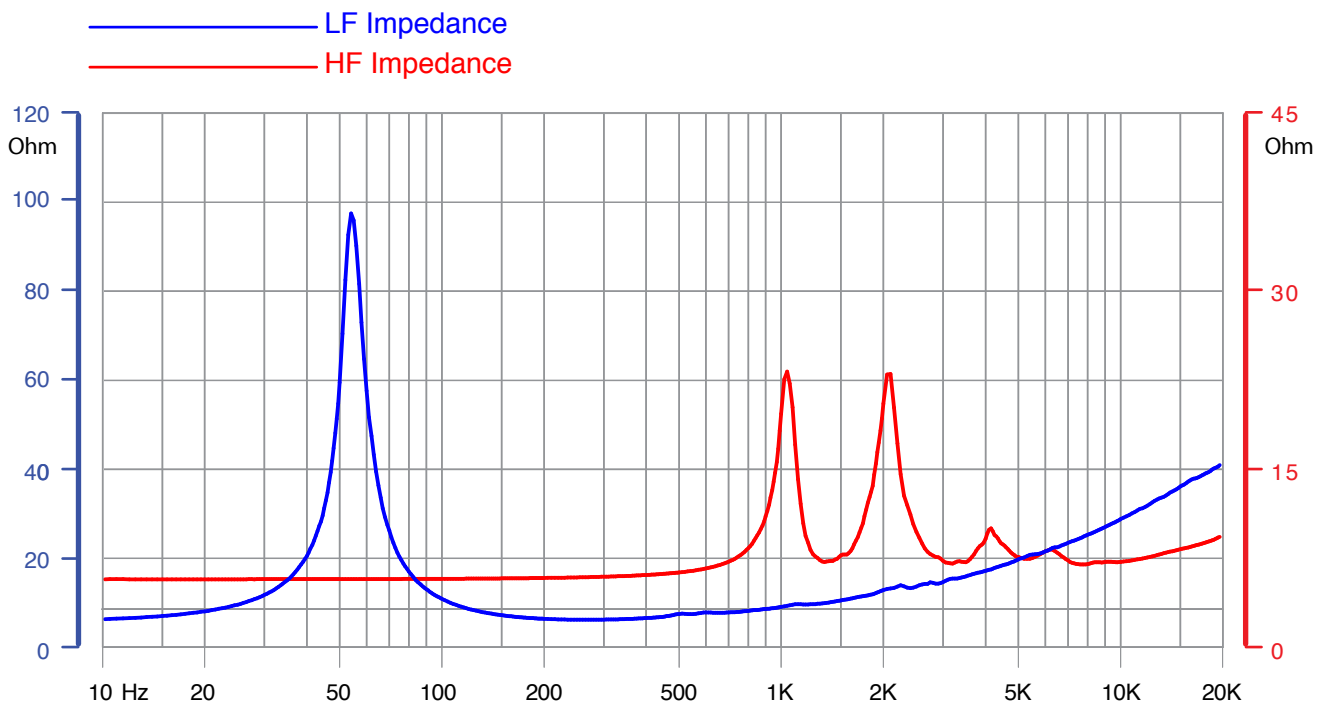

PROFESSIONAL LOUDSPEAKERS

— — *Made in Italy*

12HX230

LF 12" - 250W - 97 dB - 8Ω

HF 30W - 107 dB - 8Ω