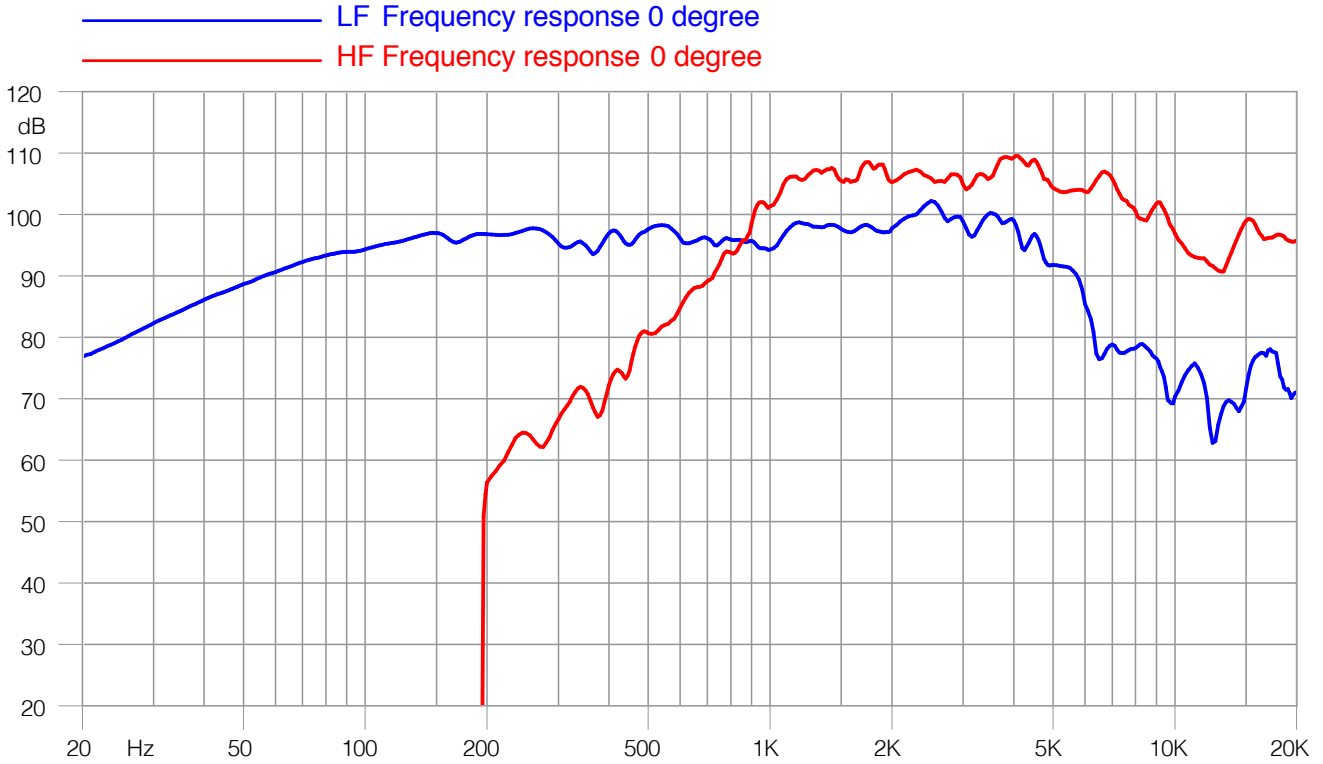

PROFESSIONAL LOUDSPEAKERS

— — *Made in Italy*

12HX230

LF 12" - 250W - 97 dB - 8Ω

HF 30W - 107 dB - 8Ω

PROFESSIONAL LOUDSPEAKERS

— — *Made in Italy*

12HX230

LF 12" - 250W - 97 dB - 8Ω

HF 30W - 107 dB - 8Ω

Horizontal Beamwidth