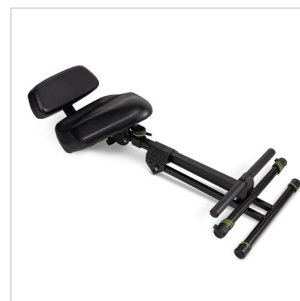

SPECIFICATIONS

Product number	GFMSEAT1BR
Product type	Benches and Seats
Type	Stool
Stand material	Steel
Stand surface	Powder-coated
Seat material	Imitation leather
Backrest Material	Imitation leather
Height adjustment	Locking clamp screw
Height adjustment backrest	Locking clamp screw
Depth adjustment backrest	Locking clamp screw
Min height	670 mm
Max height	970 mm
Max. load capacity	100 Kg
Weight	8.7 Kg