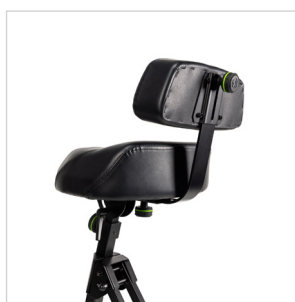

SPECIFICATIONS

Product number	GFMSEAT1BR
Product type	Benches and Seats
Type	Stool
Stand material	Steel
Stand surface	Powder-coated
Seat material	Imitation leather
Backrest Material	Imitation leather
Height adjustment	Locking clamp screw
Height adjustment backrest	Locking clamp screw
Depth adjustment backrest	Locking clamp screw
Min height	670 mm
Max height	970 mm
Max. load capacity	100 Kg
Weight	8.7 Kg