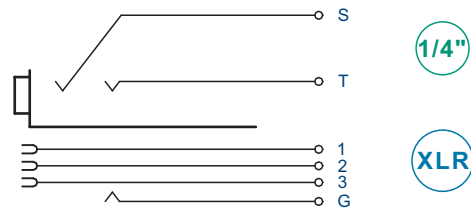

# CIRCUITS - INSTRUCTION

## Combo | Combined XLR Receptacle and Phone Jack

- 5 -

1/4"

XLR

- 6 -

1/4"

XLR

- 9 -