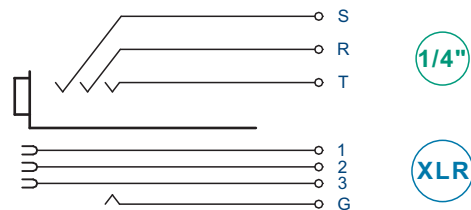

# CIRCUITS - INSTRUCTION

## Combo | Combined XLR Receptacle and Phone Jack

- 5 -

1/4"

XLR

- 6 -

1/4"

XLR

- 9 -