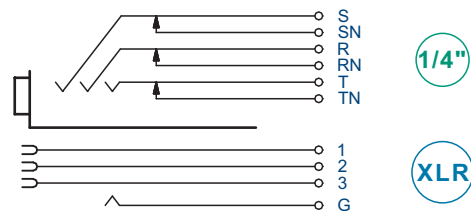

# CIRCUITS - INSTRUCTION

## Combo | Combined XLR Receptacle and Phone Jack

- 5 -

1/4"

XLR

- 6 -

1/4"

XLR

- 9 -