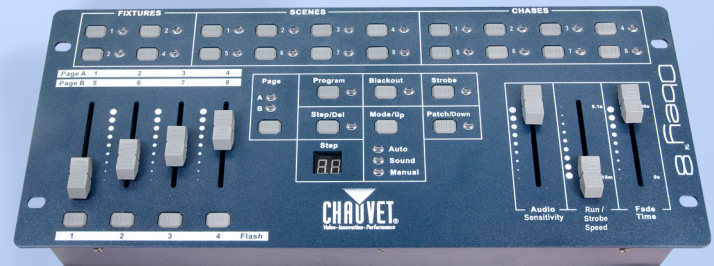

## FEATURES

- Universal DMX-512 compact controller ideal for LED fixtures
- Controls up to 4 intelligent lights of up to 8 channels each
- 32 DMX channels of control
- 8 sets of chases containing up to 99 steps each
- Playback options include automatic, sound-activated or manual
- 4 fader flash buttons for momentary on
- Adjustable blackout allows fixtures to fade out
- Adjustable audio sensitivity
- Includes 2 extension plates for rack mounting
- Sequential linking of chases
- Grab any fixture on the fly
- DMX polarity selector

## SPECIFICATIONS

- Power: 12VDC 500mA (external power supply): 100-240VAC 50/60Hz)
- Weight: 3.9lbs (1.8kg)
- Size: 14.7in x 6.1in x 2.2in / 373mm x 156mm x 56mm

Includes extension plates  
for rack mounting.