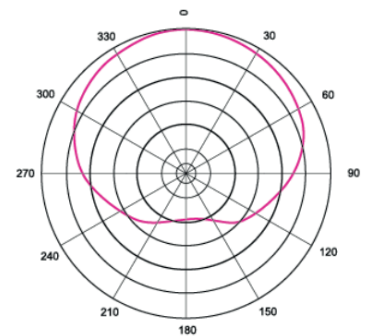

- ▶ Never remove the screen holding the capsule, as this may damage the microphone!
- ▶ Never drop the mic, as this may cause severe damage!

Microphone type:	Dynamic
Directivity:	Uni-directional
Output connections:	XLR (3-pin)
Frequency Response :	50Hz - 13 KHz
Sensitivity:	-52dB (+/-2dB)(0dB=1V/Pa at 1kHz)
Load Impedance:	≥600Ω±30%