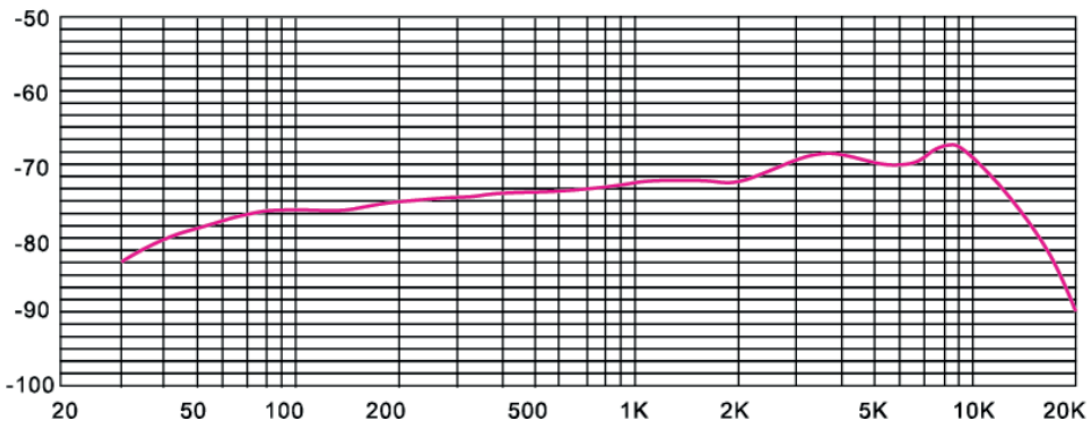

- ▶ Never remove the screen holding the capsule, as this may damage the microphone!
- ▶ Never drop the mic, as this may cause severe damage!

Microphone type:	Dynamic
Directivity:	Uni-directional
Output connections:	XLR (3-pin)
Frequency Response :	50Hz - 13 KHz
Sensitivity:	-52dB (+/-2dB)(0dB=1V/Pa at 1kHz)
Load Impedance:	≥600Ω±30%