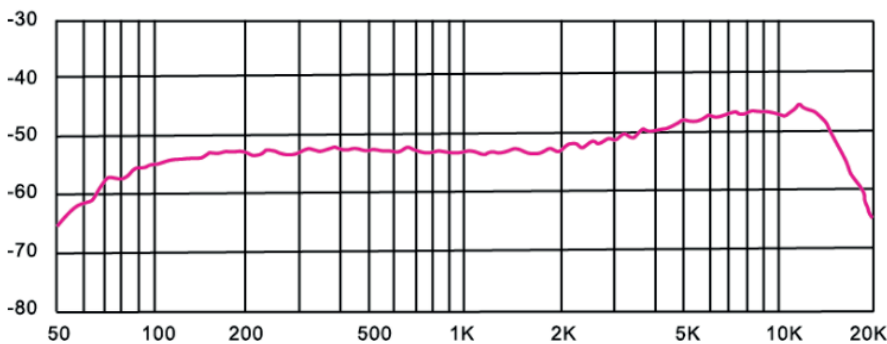

Microphone type:	Dynamic
Output connections:	XLR (3-pin)
Frequency Response :	50Hz - 13 KHz
Sensitivity:	-52dB (+/-2dB)(0dB=1V/Pa at 1kHz)
Load Impedance:	≥400Ω±30%

This product is subject to the European Waste Electrical and Elec-tronic Equipment Directive (WEEE) in its currently valid version. Do not dispose of your old device with your normal household waste. Dispose of this product through an approved waste disposal firm or through your local waste facility. Comply with the rules and regulations that apply in your country. If in doubt, consult your local waste disposal facility.