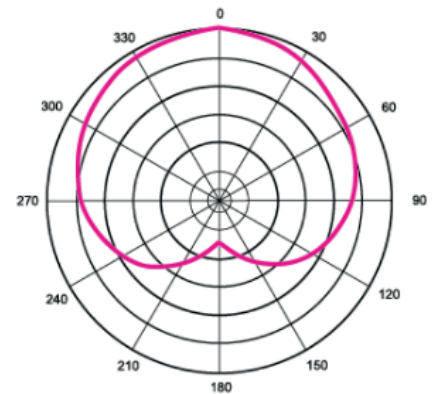

Microphone type:	Dynamic
Output connections:	XLR (3-pin)
Frequency Response :	50Hz - 13 KHz
Sensitivity:	-52dB (+/-2dB)(0dB=1V/Pa at 1kHz)
Load Impedance:	≥400Ω±30%

This product is subject to the European Waste Electrical and Elec-tronic Equipment Directive (WEEE) in its currently valid version. Do not dispose of your old device with your normal household waste. Dispose of this product through an approved waste disposal firm or through your local waste facility. Comply with the rules and regulations that apply in your country. If in doubt, consult your local waste disposal facility.