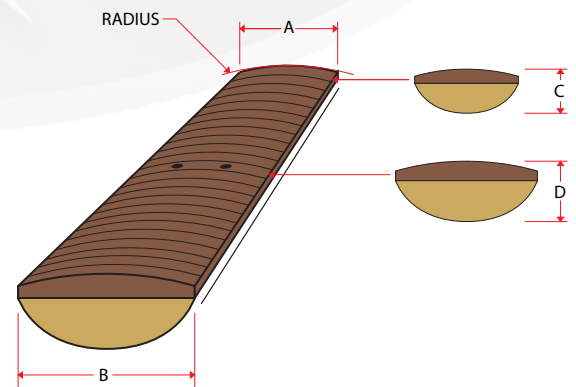

## SPECIFICATIONS

Neck Material: Maple

Inlays: Top marker white Dot 6mm, side marker white dot 2mm

Neck Type: SC™ series D neck shape. Bolt on

Frets: 2.7mm wide, 1.1mm tall, nickel silver

Hardware Color: Chrome

## NECK DIMENSIONS

Scale/Length: 24.75", 22 frets

a. Width at Nut: 1.69" (43mm)

b. Width at Last Fret: 2.24" (57mm)

c. Thickness at 1st Fret: .846" (21.5mm)

d. Thickness at 12th Fret: .896" (22.75mm)

Radius: 14"

## BRIDGE PICKUP

**Peavey® USA Design SC™ series 1 voiced for bridge position**

**Construction:** Humbucking, dual coil

**Magnet Type:** Ceramic 5 magnet

**Description:** Output frequency tailored for bridge position, 11.5k dc. Fully shielded with chrome cover. 4 conductor shielded hookup cable. Fully wax saturated to eliminate unwanted noise and feedback. Adjustable 6 screw polepiece design. Pickup designed for clear high end, even mid and bass response with extended output for extra punch for lead and solo playing without harshness.