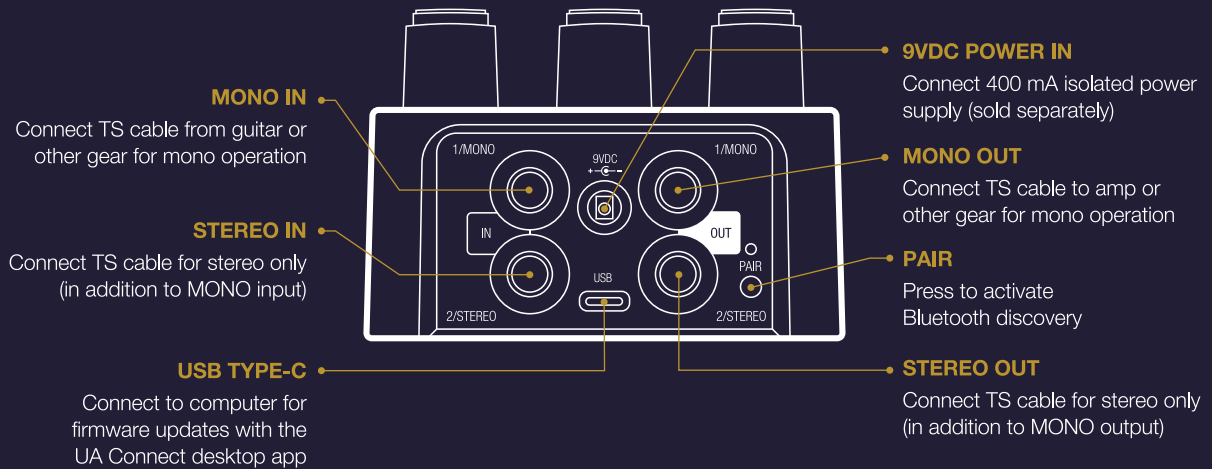

LION '68 SUPER LEAD AMP

Power Supply Isolated 9VDC, center-negative, 400 mA minimum, 2.1x5.5 mm barrel connector (sold separately)

Get More Free bonus cabs, UAFX Control app with artist presets and deeper editing, plus complete docs at uaudio.com/uafx/start

LION

'68 SUPER LEAD AMP

UNIVERSAL AUDIO

Get More Tones!

Scan here, or go to uaudio.com/uafx/start for free cabs, artist presets, and deeper editing.