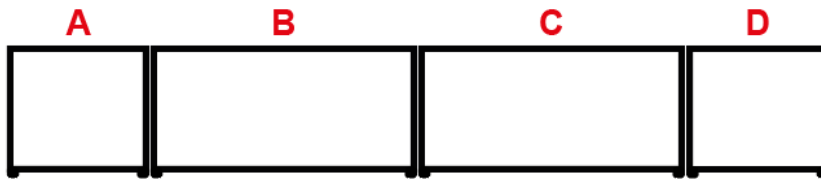

DB8 Pro DJ Screen Table

Ref. nr.: 180.038

INSTRUCTION MANUAL

V1.0

ASSEMBLE

**Start with assembling B + C,
then A+D.**

READY!

FOLDING FOR TRANSPORT

**Fold A + B inwards,
then fold at B + C hinge to create a compact package.**

READY!

TECHNICAL SPECIFICATION

Material:	Metal
Dimension (internal):	173 x 50 x 40 cm
Dimension (folded):	87 x 42 x 13 cm
Height:	40cm
Weight:	5.90kg