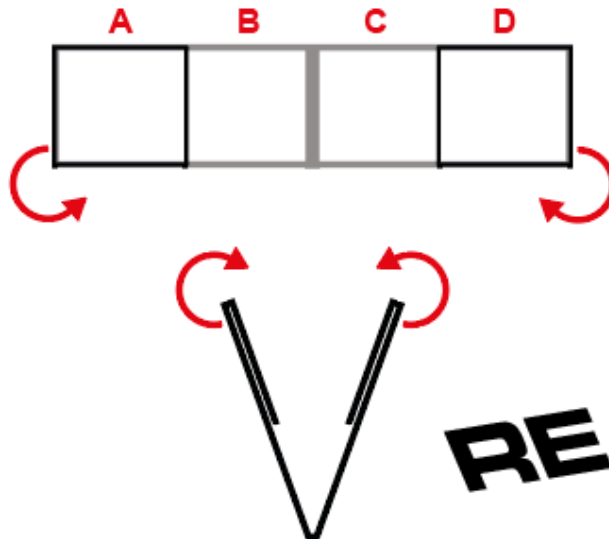

DB8 Pro DJ Screen Table

Ref. nr.: 180.038

INSTRUCTION MANUAL

V1.0

ASSEMBLE

**Start with assembling B + C,
then A+D.**

READY!

FOLDING FOR TRANSPORT

**Fold A + B inwards,
then fold at B + C hinge to create a compact package.**

READY!

TECHNICAL SPECIFICATION

Material:	Metal
Dimension (internal):	173 x 50 x 40 cm
Dimension (folded):	87 x 42 x 13 cm
Height:	40cm
Weight:	5.90kg