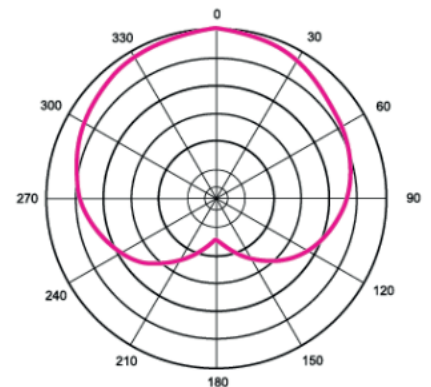

- ▶ Ideal for vocals and general usage
- ▶ Dynamic and directional
- ▶ Cardioid characteristic

- Caution!**
- ▶ Never remove the screen holding the capsule, as this may damage the microphone!
 - ▶ Never drop the mic, as this may cause severe damage!

Directivity:	Uni-directional
Output connections:	XLR (3-pin)
Frequency Response :	50Hz - 13KHz
Sensitivity:	-52 (+/-2dB)(0dB=1V/Pa at 1kHz)
Load Impedance:	≥600Ω±30%

This product is subject to the European Waste Electrical and Elec-tronic Equipment Directive (WEEE) in its currently valid version. Do not dispose of your old device with your normal household waste. Dispose of this product through an approved waste disposal firm or through your local waste facility. Comply with the rules and regulations that apply in your country. If in doubt, consult your local waste disposal facility.