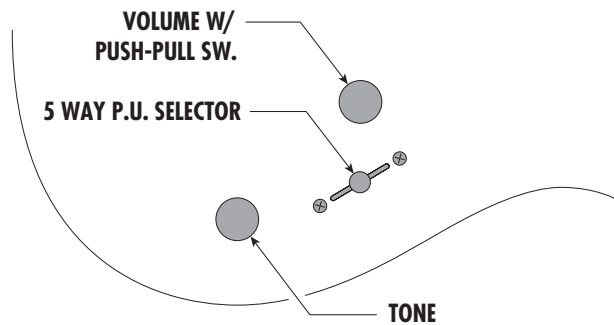

## H-S-H / 5 way PU selector / 1 volume / 1 tone

## H-H / 3 way PU selector / 1 volume / 1 tone / Coil tap switch

## H-H / 3 way PU selector / 1 volume / 1 tone / Tri-sound switch for neck and bridge PUs

## H-S-H / 5 way PU selector / 1 volume with coil tap switch / 1 tone