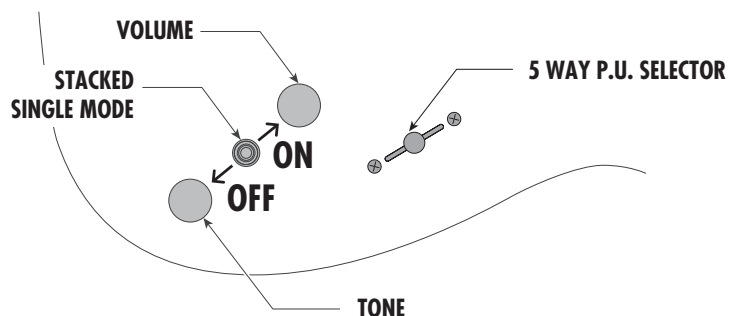

H-S-H / 5 way PU selector / 1 volume / 1 tone / Stacked single coil switch