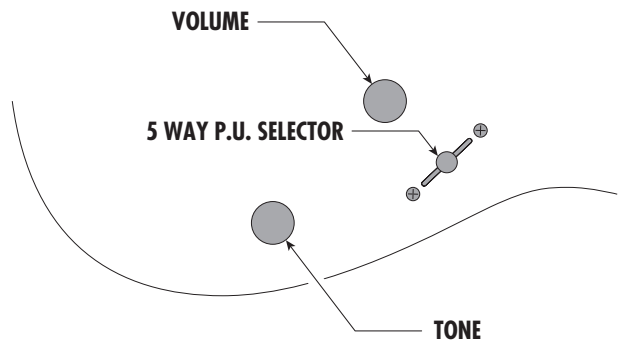

H-S-H / 5 way PU selector / 1 volume / 1 tone