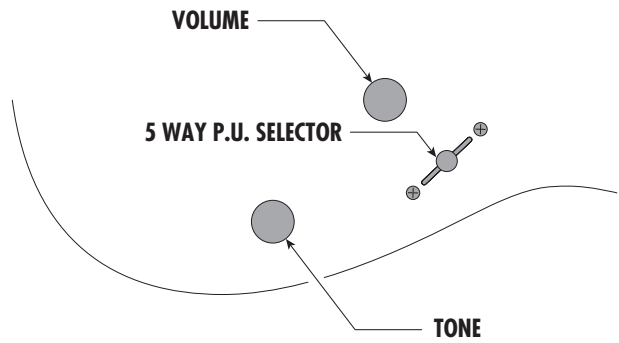

S-S-H / 5 way PU selector / 1 volume / 1 tone