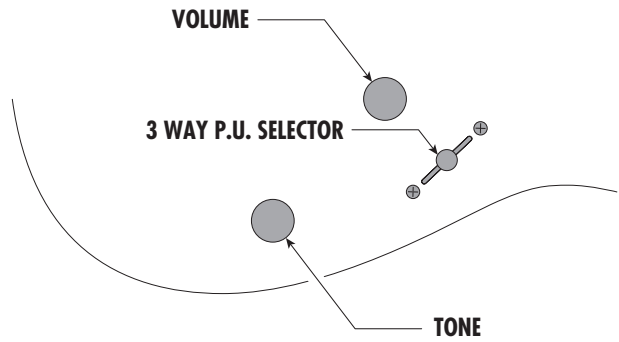

## H-H / 3 way PU selector / 1 volume / 1 tone

## H-H / 3 way PU selector / 1 volume / 1 tone / Tri-sound switch for neck and bridge PUs

## H-S-H / 5 way PU selector / 1 volume with coil tap switch / 1 tone

## H-S-H / 5 way PU selector / 1 volume / 1 tone / Stacked single coil switch