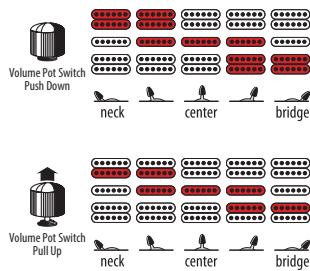

H-S-H / 5 way PU selector / 1 volume with coil tap switch / 1 tone