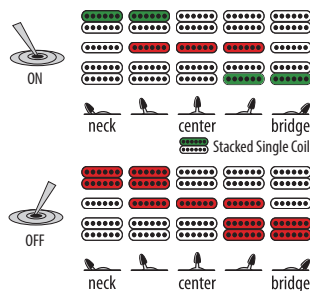

H-S-H / 5 way PU selector / 1 volume / 1 tone / Stacked single coil switch